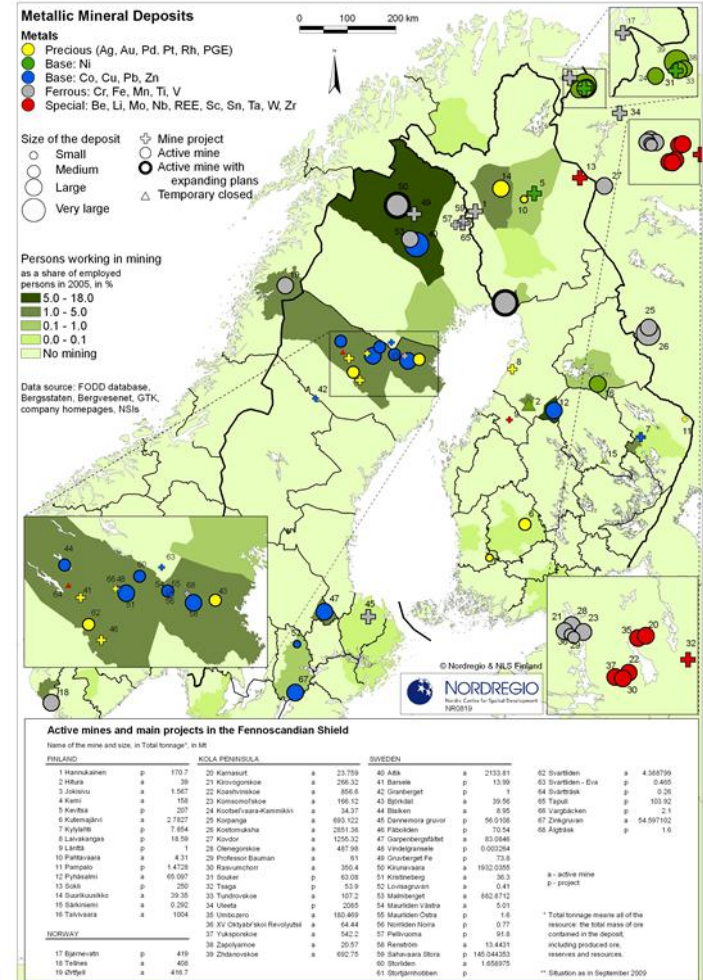

Northern Sparsely Populated Areas

BRUSSELS 7.3.2013

Satu Vehreävesa

Chairwoman of the NSPA

NSPA

Northern Sparsely Populated Areas

NSPA

- Long distances
 - 500 000 km²
 - Equals the size of Spain
- Harsh climate
 - Ranging from -40C to +35C
 - Four different seasons
- Sparse population
 - 2,2 million inhabitants
 - Less than 5 people/km²
 - European average is 166 people/km²

NSPA Region with High Competence

- Top level interdisciplinary universities
- Growth centres
- High level of regional specialisation
- R&D activities strong also outside of the growth centres

NSPA Rich in Natural Resources

- Minerals
- Forestry
- Fisheries

NSPA Challenges in accessibility

- Long distances inside the NSPA
- Long Distances to European and global markets
- Investments to infrastructure will lift the region's importance in global scale