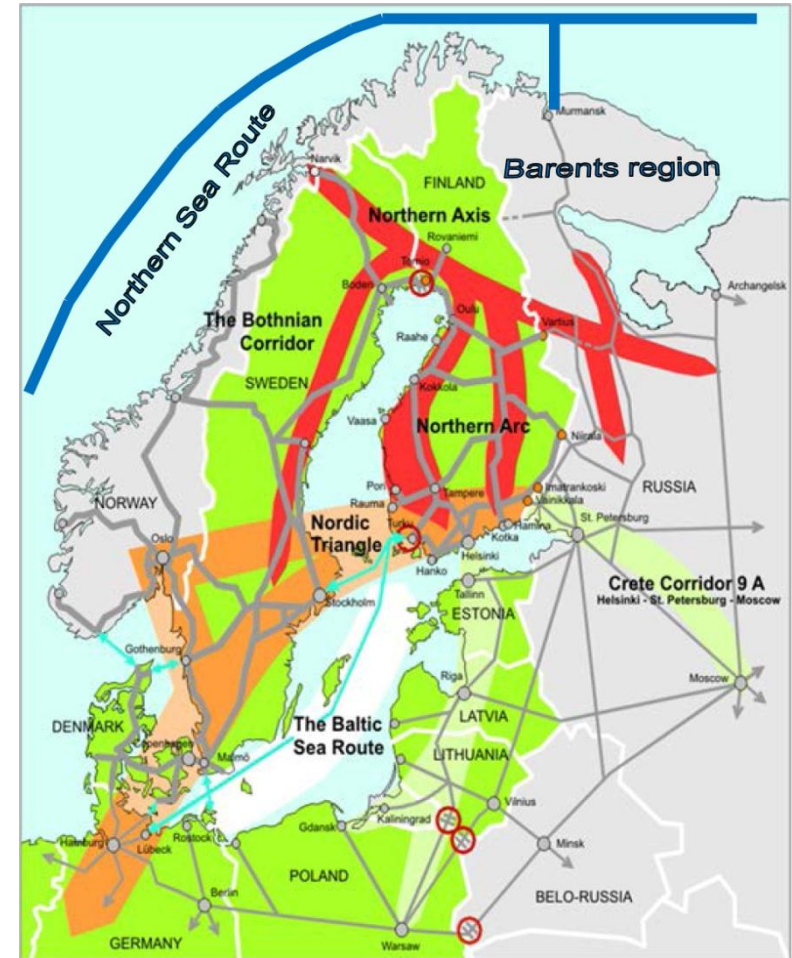

Northern Sparsely Populated Areas

BRUSSELS 7.3.2013

Satu Vehreävesa

Chairwoman of the NSPA

NSPA

Northern Sparsely Populated Areas

NSPA

- Long distances
 - 500 000 km²
 - Equals the size of Spain
- Harsh climate
 - Ranging from -40C to +35C
 - Four different seasons
- Sparse population
 - 2,2 million inhabitants
 - Less than 5 people/km²
 - European average is 166 people/km²

- Minerals
- Forestry
- Fisheries

NSPA Challenges in accessibility

- Long distances inside the NSPA
- Long Distances to European and global markets
- Investments to infrastructure will lift the region's importance in global scale