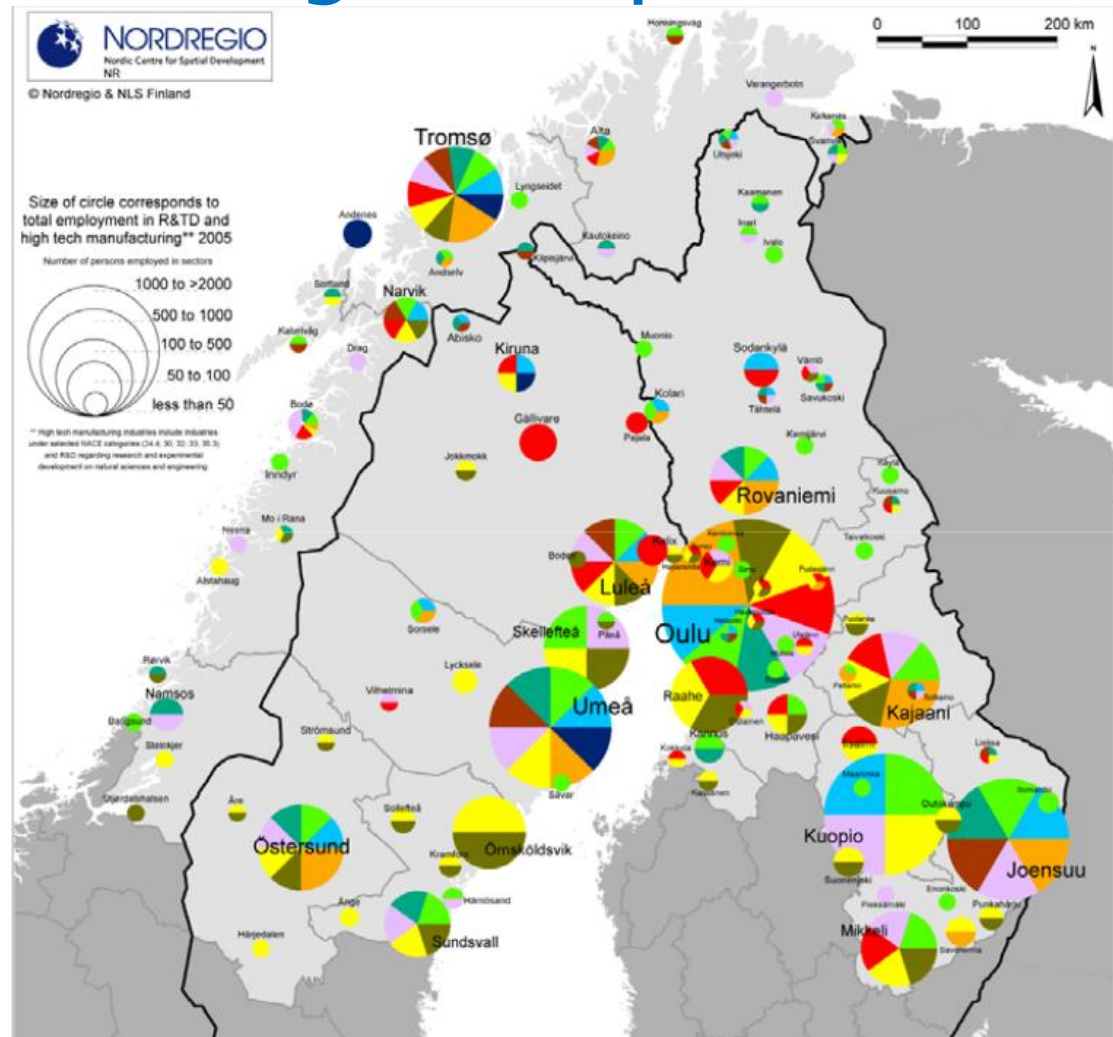

Northern Sparsely Populated Areas

BRUSSELS 7.3.2013

Satu Vehreävesa

Chairwoman of the NSPA

NSPA

Northern Sparsely Populated Areas

NSPA

- Long distances
 - 500 000 km²
 - Equals the size of Spain
- Harsh climate
 - Ranging from -40C to +35C
 - Four different seasons
- Sparse population
 - 2,2 million inhabitants
 - Less than 5 people/km²
 - European average is 166 people/km²

NSPA Region with High Competence

- Top level interdisciplinary universities
- Growth centres
- High level of regional specialisation
- R&D activities strong also outside of the growth centres

NSPA Rich in Natural Resources

- Minerals
- Forestry
- Fisheries

NSPA Challenges in accessibility

- Long distances inside the NSPA
- Long Distances to European and global markets
- Investments to infrastructure will lift the region's importance in global scale